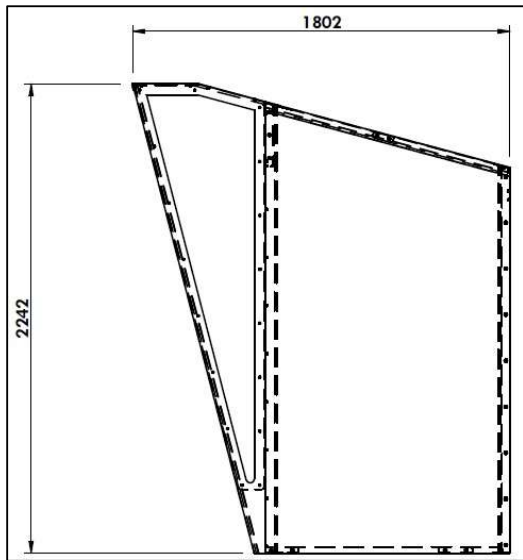

**TOMRA/Cleanaway**

CDS Victoria

Queenscliff – 118 Hesse Street  
*Queenscliff Bowling Tennis & Croquet Association*

Site Plan

Site Layout Plan

Site Elevation View

SA-RVM Specifications

Housing for the SA-RVM