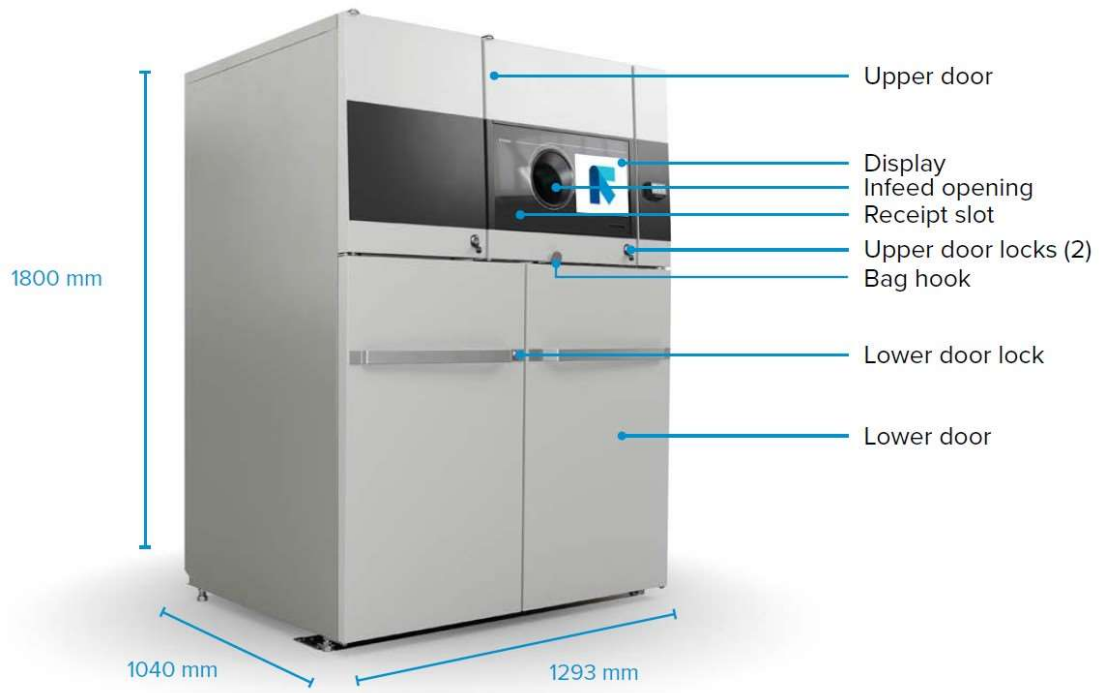

**TOMRA/Cleanaway**

CDS Victoria

Queenscliff – 118 Hesse Street  
*Queenscliff Bowling Tennis & Croquet Association*

Site Plan

Site Layout Plan

Site Elevation View

SA-RVM Specifications

Housing for the SA-RVM